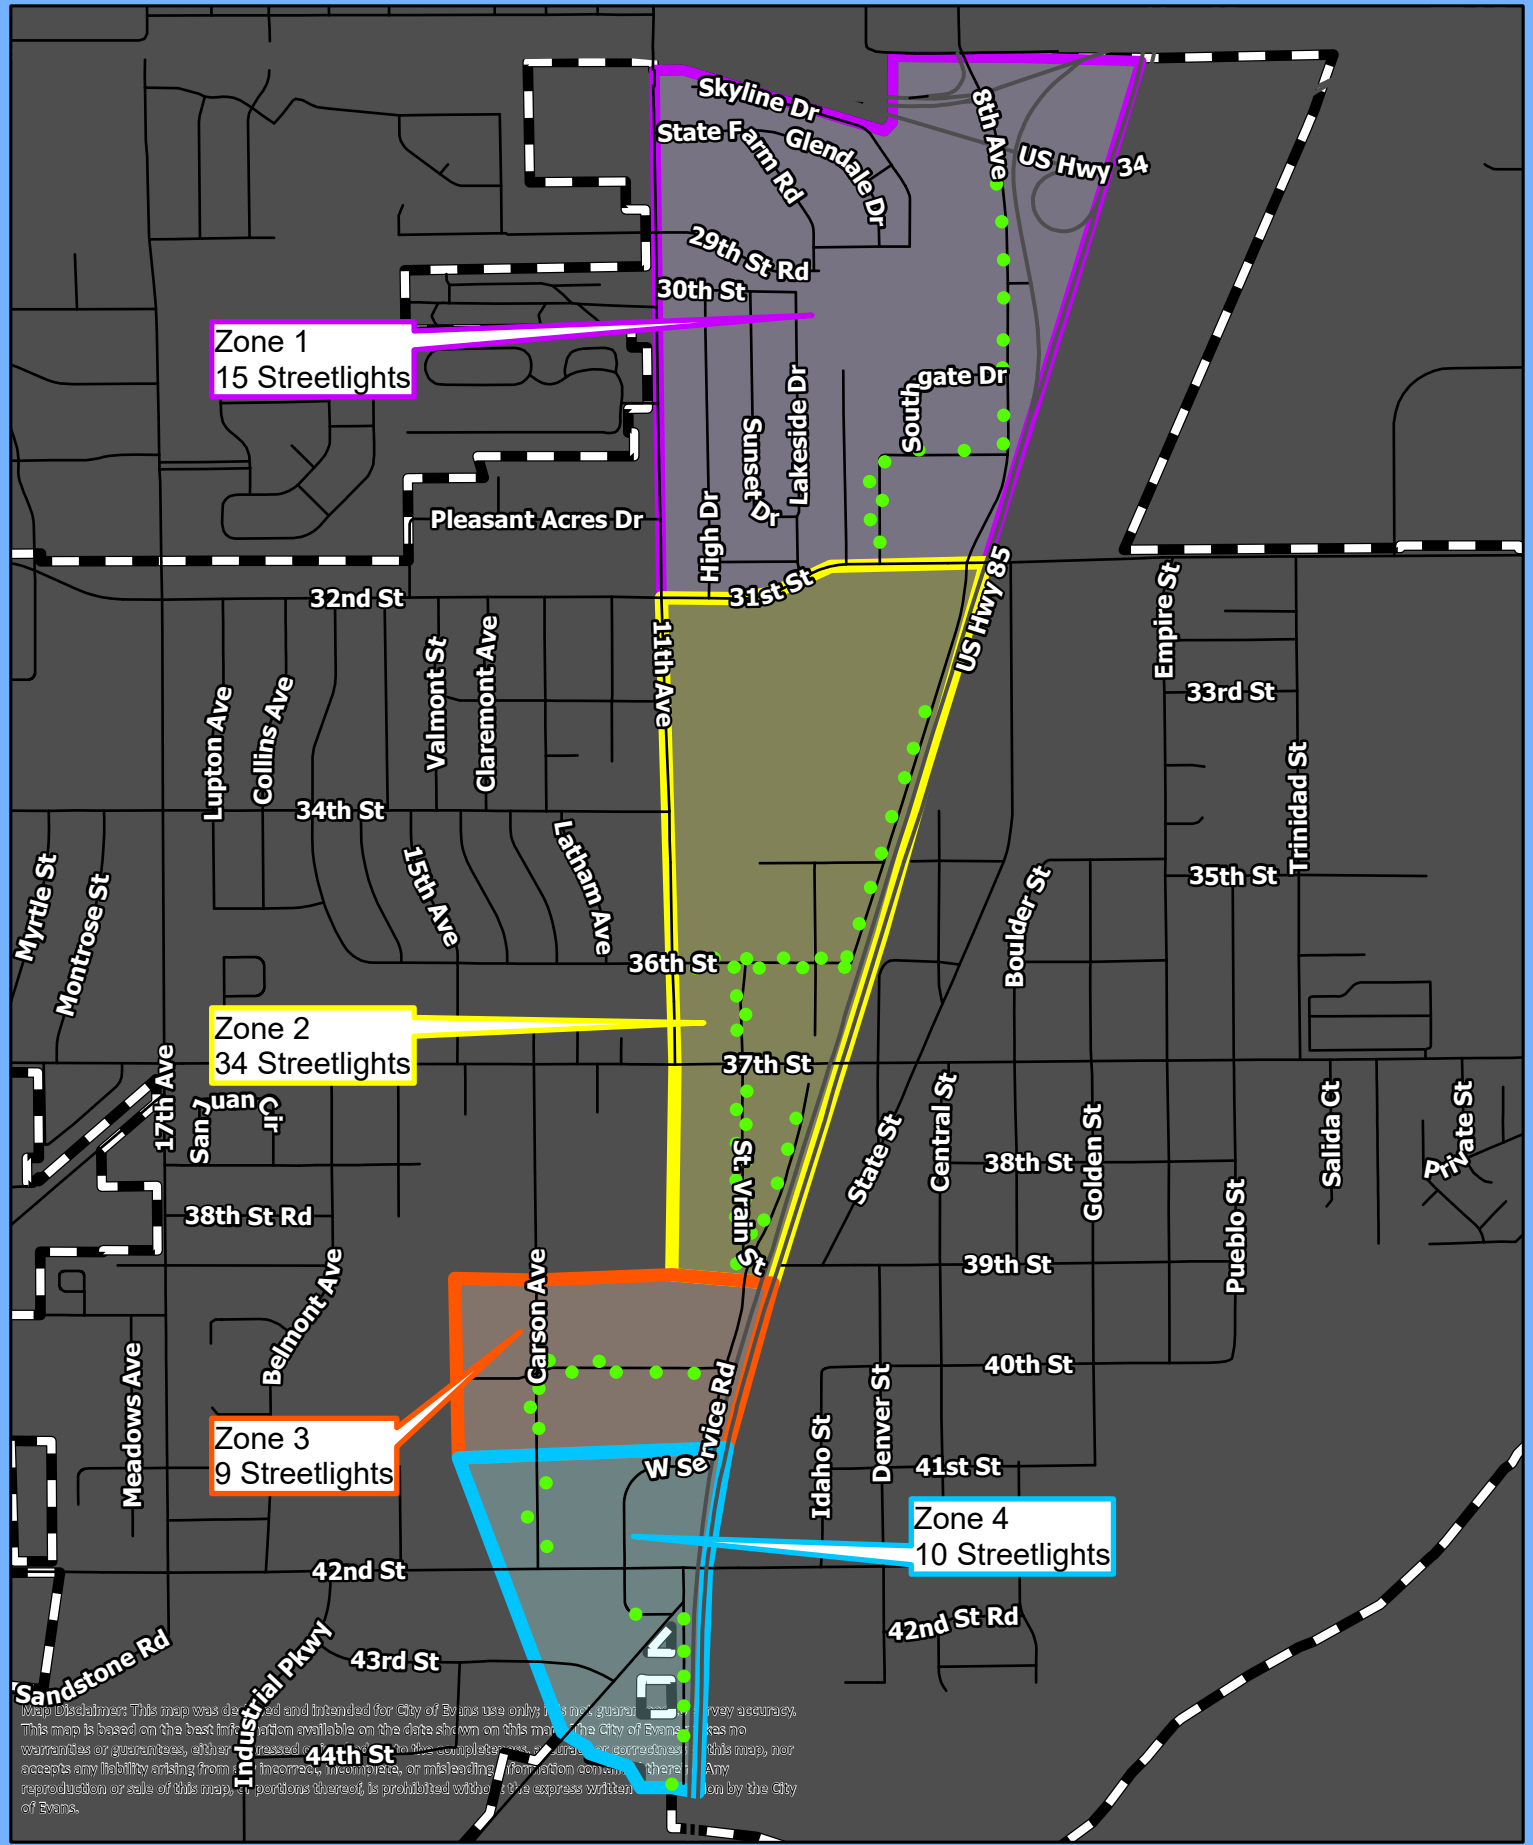

- Zone 1
- Zone 2
- Zone 3

- Zone 4
- Proposed Streetlights

Zone 1
15 Streetlights

Zone 2
34 Streetlights

Zone 3
9 Streetlights

Zone 4
10 Streetlights

Disclaimer: This map was developed and intended for City of Evans use only. It is not guaranteed for any accuracy. This map is based on the best information available on the date shown on this map. The City of Evans has no warranties or guarantees, either expressed or implied, in the completeness or accuracy of this map, nor accepts any liability arising from its use. It is the user's responsibility to verify the accuracy of any information contained on this map. Any reproduction or sale of this map, or portions thereof, is prohibited without the express written permission by the City of Evans.